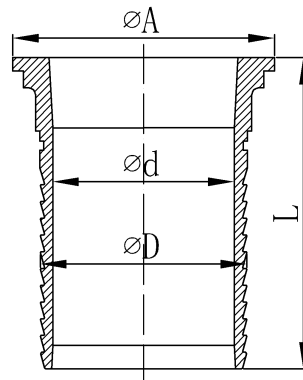

CANG ZHOU CHANGYUAN FITTINGS CO.,LTD

No.26 Shigang Road,Development Zone,Cangzhou,Hebei,China 061000 E-mail: con-well@vip.163.com

DIN11851 Hose male/liner Measures:mm

DIN Hose male 1#

Size	A	d	D	L
25	52*1/6	21.0	24.8	70.5
32	58*1/6	27.2	32.2	80.0
40	65*1/6	32.8	37.8	82.0
50	78*1/6	45.8	50.5	101.0
65	95*1/6	58.3	63.2	116.0
80	110*1/4	70.3	75.4	123.0

DIN Hose liner 2#

Size	A	d	D	L
25	44	21.0	24.8	69.0
32	50	27.2	32.2	73.0
40	56	32.8	37.8	80.0
50	68	45.8	50.5	88.0
65	86	58.3	63.2	108.0
80	100	70.3	75.4	116.0

CANG ZHOU CHANGYUAN FITTINGS CO.,LTD

No.26 Shigang Road,Development Zone,Cangzhou,Hebei,China 061000 E-mail: con-well@vip.163.com

SMS Hose male/liner Measures:mm

SMS Hose male 1#

Size	A	d	D	L
25	40*1/6	21.0	24.8	64.0
32	48*1/6	27.2	32.2	72.0
38	60*1/6	32.8	37.8	79.0
51	70*1/6	45.8	50.5	89.0
63	85*1/6	58.3	63.2	103.0
76	98*1/6	70.0	75.4	105.0
101.6	125*1/4	93.5	100.8	107.0

SMS Hose liner 2#

Size	A	d	D	L
25	35.5	21.0	24.8	60.5
32	43.5	27.2	32.2	65.0
38	55	32.8	37.8	72.0
51	65	45.8	50.5	83.0
63	80	58.3	63.2	93.0
76	93	70.0	75.4	97.0
101.6	118	93.5	100.8	116.0