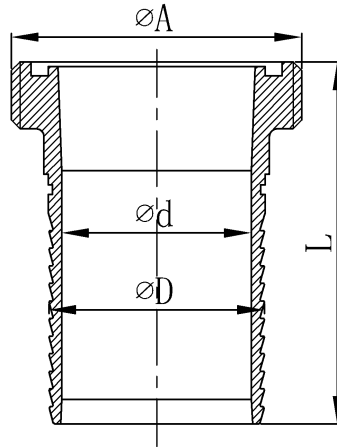

CANG ZHOU CHANGYUAN FITTINGS CO.,LTD

No.26 Shigang Road,Development Zone,Cangzhou,Hebei,China 061000 E-mail: con-well@vip.163.com

DIN11851 Hose male/liner Measures:mm

DIN Hose male 1#

Size	A	d	D	L
25	52*1/6	21.0	24.8	70.5
32	58*1/6	27.2	32.2	80.0
40	65*1/6	32.8	37.8	82.0
50	78*1/6	45.8	50.5	101.0
65	95*1/6	58.3	63.2	116.0
80	110*1/4	70.3	75.4	123.0

DIN Hose liner 2#

Size	A	d	D	L
25	44	21.0	24.8	69.0
32	50	27.2	32.2	73.0
40	56	32.8	37.8	80.0
50	68	45.8	50.5	88.0
65	86	58.3	63.2	108.0
80	100	70.3	75.4	116.0

CANG ZHOU CHANGYUAN FITTINGS CO.,LTD

No.26 Shigang Road,Development Zone,Cangzhou,Hebei,China 061000 E-mail: con-well@vip.163.com

SMS Hose male/liner Measures:mm

SMS Hose male 1#

Size	A	d	D	L
25	40*1/6	21.0	24.8	64.0
32	48*1/6	27.2	32.2	72.0
38	60*1/6	32.8	37.8	79.0
51	70*1/6	45.8	50.5	89.0
63	85*1/6	58.3	63.2	103.0
76	98*1/6	70.0	75.4	105.0
101.6	125*1/4	93.5	100.8	107.0

SMS Hose liner 2#

Size	A	d	D	L
25	35.5	21.0	24.8	60.5
32	43.5	27.2	32.2	65.0
38	55	32.8	37.8	72.0
51	65	45.8	50.5	83.0
63	80	58.3	63.2	93.0
76	93	70.0	75.4	97.0
101.6	118	93.5	100.8	116.0