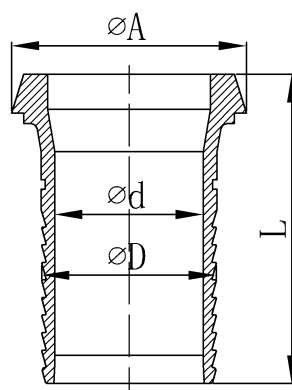

CANG ZHOU CHANGYUAN FITTINGS CO.,LTD

No.26 Shigang Road,Development Zone,Cangzhou,Hebei,China 061000 E-mail: con-well@vip.163.com

DIN11851 Hose male/liner Measures:mm

DIN Hose male 1#

Size	A	d	D	L
25	52*1/6	21.0	24.8	70.5
32	58*1/6	27.2	32.2	80.0
40	65*1/6	32.8	37.8	82.0
50	78*1/6	45.8	50.5	101.0
65	95*1/6	58.3	63.2	116.0
80	110*1/4	70.3	75.4	123.0

DIN Hose liner 2#

Size	A	d	D	L
25	44	21.0	24.8	69.0
32	50	27.2	32.2	73.0
40	56	32.8	37.8	80.0
50	68	45.8	50.5	88.0
65	86	58.3	63.2	108.0
80	100	70.3	75.4	116.0

CANG ZHOU CHANGYUAN FITTINGS CO.,LTD

No.26 Shigang Road,Development Zone,Cangzhou,Hebei,China 061000 E-mail: con-well@vip.163.com

SMS Hose male/liner Measures:mm

SMS Hose male 1#

Size	A	d	D	L
25	40*1/6	21.0	24.8	64.0
32	48*1/6	27.2	32.2	72.0
38	60*1/6	32.8	37.8	79.0
51	70*1/6	45.8	50.5	89.0
63	85*1/6	58.3	63.2	103.0
76	98*1/6	70.0	75.4	105.0
101.6	125*1/4	93.5	100.8	107.0

SMS Hose liner 2#

Size	A	d	D	L
25	35.5	21.0	24.8	60.5
32	43.5	27.2	32.2	65.0
38	55	32.8	37.8	72.0
51	65	45.8	50.5	83.0
63	80	58.3	63.2	93.0
76	93	70.0	75.4	97.0
101.6	118	93.5	100.8	116.0