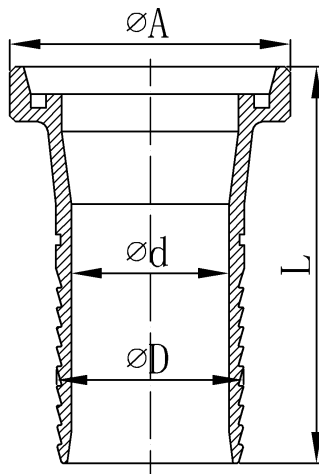

CANG ZHOU CHANGYUAN FITTINGS CO.,LTD

No.26 Shigang Road,Development Zone,Cangzhou,Hebei,China 061000 E-mail: con-well@vip.163.com

DIN11851 Hose male/liner Measures:mm

DIN Hose male 1#

Size	A	d	D	L
25	52*1/6	21.0	24.8	70.5
32	58*1/6	27.2	32.2	80.0
40	65*1/6	32.8	37.8	82.0
50	78*1/6	45.8	50.5	101.0
65	95*1/6	58.3	63.2	116.0
80	110*1/4	70.3	75.4	123.0

DIN Hose liner 2#

Size	A	d	D	L
25	44	21.0	24.8	69.0
32	50	27.2	32.2	73.0
40	56	32.8	37.8	80.0
50	68	45.8	50.5	88.0
65	86	58.3	63.2	108.0
80	100	70.3	75.4	116.0

CANG ZHOU CHANGYUAN FITTINGS CO.,LTD

No.26 Shigang Road,Development Zone,Cangzhou,Hebei,China 061000 E-mail: con-well@vip.163.com

SMS Hose male/liner Measures:mm

SMS Hose male 1#

Size	A	d	D	L
25	40*1/6	21.0	24.8	64.0
32	48*1/6	27.2	32.2	72.0
38	60*1/6	32.8	37.8	79.0
51	70*1/6	45.8	50.5	89.0
63	85*1/6	58.3	63.2	103.0
76	98*1/6	70.0	75.4	105.0
101.6	125*1/4	93.5	100.8	107.0

SMS Hose liner 2#

Size	A	d	D	L
25	35.5	21.0	24.8	60.5
32	43.5	27.2	32.2	65.0
38	55	32.8	37.8	72.0
51	65	45.8	50.5	83.0
63	80	58.3	63.2	93.0
76	93	70.0	75.4	97.0
101.6	118	93.5	100.8	116.0